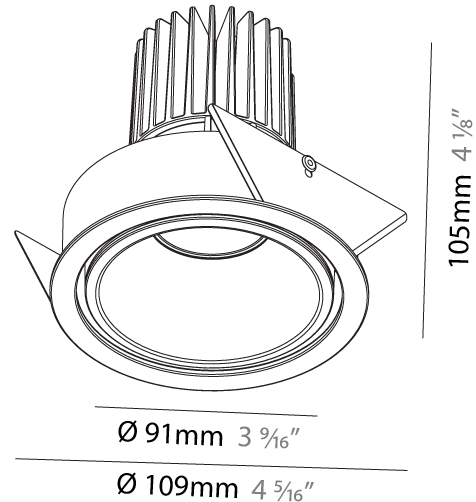

#### PHYSICAL

Aperture Sizes - Downlights: 2"  
 Shape: Round  
 Diameter (mm): 109  
 Diameter (in): 4 <sup>5</sup>/<sub>16</sub>"  
 Height (mm): 105  
 Height (in): 4 <sup>1</sup>/<sub>8</sub>"  
 Min. Recessing Depth (mm): 120  
 Min. Recessing Depth (in): 4 <sup>3</sup>/<sub>4</sub>"  
 Weight (kg): 0.421  
 Weight (lbs): 0.93  
 Fixture Finish: [SSR / BKV / CWI / CRY / HAB / UFT / ITA / RUA / FTG / MYG / LOD / PUS / FRO / FUP / KIA / POP / BLS / SPG / MEY / GOH / CHC / COM / ABZ / JAG / OBR / MOS / ROR](#)  
 Fixture Material: Aluminum  
 Cut-out Measurements: 104mm / 4 1/8"

#### PHYSICAL

Aperture Sizes - Downlights: 2"  
 Shape: Round  
 Diameter (mm): 109  
 Diameter (in): 4 5/16  
 Height (mm): 105  
 Height (in): 4 1/8  
 Min. Recessing Depth (mm): 120  
 Min. Recessing Depth (in): 4 3/4  
 Weight (kg): 0.434  
 Weight (lbs): 0.96  
 Fixture Finish: SSR / BKV / CWI / CRY / HAB / UFT / ITA / RUA / FTG / MYG / LOD / PUS / FRO / FUP / KIA / POP / BLS / SPG / MEY / GOH / CHC / COM / ABZ / JAG / OBR / MOS / ROR  
 Fixture Material: Aluminum  
 Cut-out Measurements: 104mm / 4 1/8"

#### OPTICAL

Reflector: 20 / 40 / 60  
 Adjustability: Rotational 180°; Tilt 30°

#### RATINGS AND CERTIFICATIONS

Certified By: Certified for North American Standards  
 IP rating: IP20

120mm 4 3/4"  
 104mm 4 1/8"  
 10 - 15mm 3/8" - 9/16"  
 180°  
 ± 30°