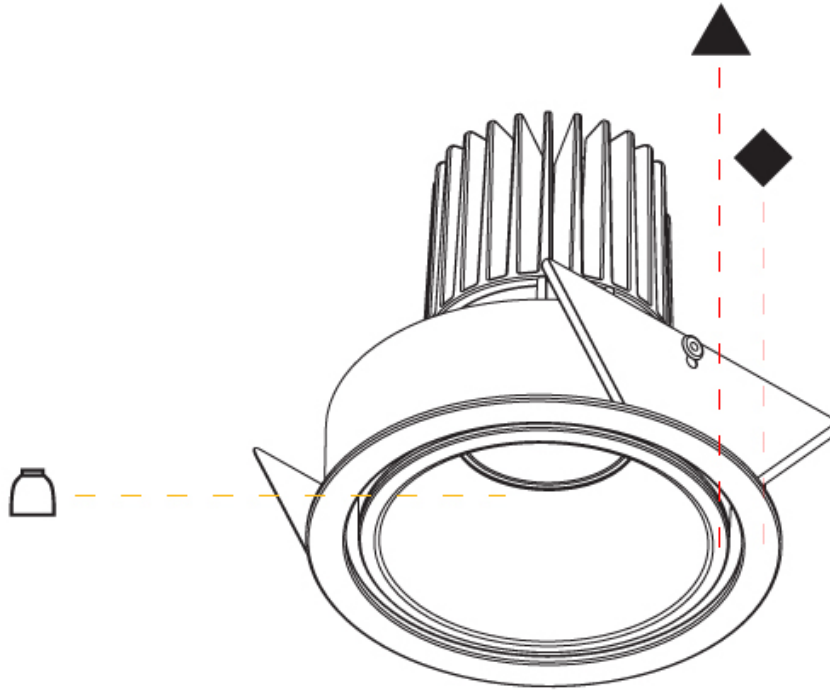

INVADER ADJUSTABLE RECESSED

A35601-

PROJECT	_____
TYPE	_____
SPECIFIER	_____
QUANTITY	_____
DATE	_____

A