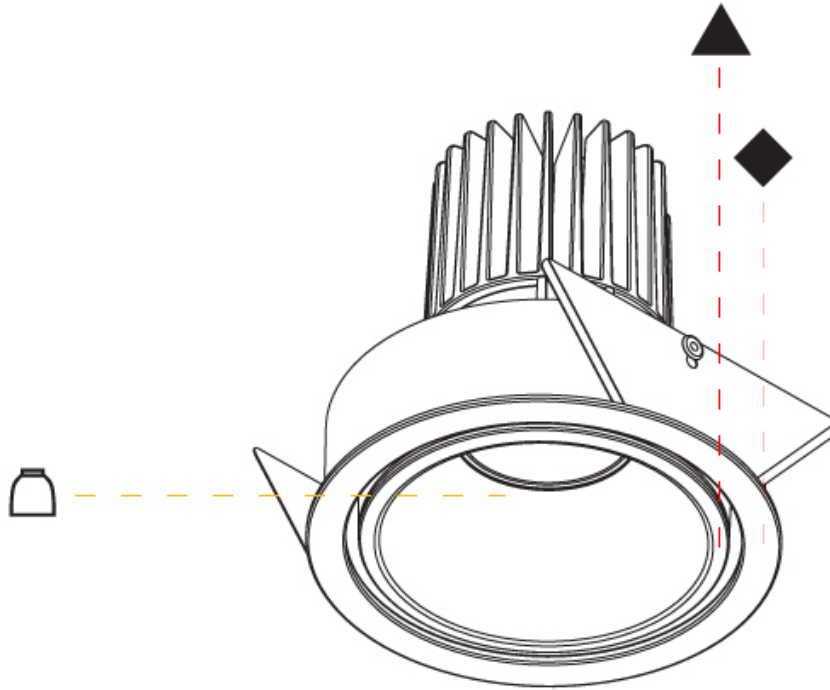

INVADER ADJUSTABLE RECESSED

A35539-

PROJECT _____

TYPE _____

SPECIFIER _____

QUANTITY _____

DATE _____

A