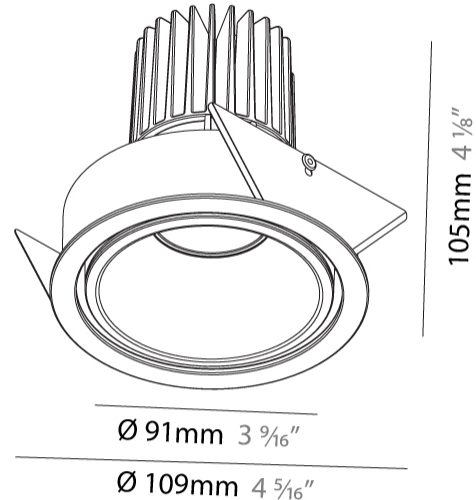

1. To build a product code in our configurator select the specify button on the base model # product page
2. To build a manual product code on this datasheet choose from the options listed below in blue font and add the suffix to the base model #

GENERAL

Series: Invader Standard
Subseries: Invader Adjustable
Partner: Prolicht
Division: Architectural
Installation: Recessed
Product Type: Downlight
Mounting Location: Ceiling
Light Distribution: Adjustable / Downlight

PHYSICAL

Aperture Sizes - Downlights: 2"
Shape: Round
Diameter (mm): 109
Diameter (in): 4 ⁵/₁₆"
Height (mm): 105
Height (in): 4 ¹/₈"
Min. Recessing Depth (mm): 120
Min. Recessing Depth (in): 4 ³/₄"
Weight (kg): 0.421
Weight (lbs): 0.93
Fixture Finish: [SSR / BKV / CWI / CRY / HAB / UFT / ITA / RUA / FTG / MYG / LOD / PUS / FRO / FUP / KIA / POP / BLS / SPG / MEY / GOH / CHC / COM / ABZ / JAG / OBR / MOS / ROR](#)
Fixture Material: Aluminum
Cut-out Measurements: 104mm / 4 1/8"

ELECTRICAL

Lamp Type: LED
Input Wattage (W): 16.5
Total Output Wattage (W): 15
Dimming: Dali Dimming
Driver Included: No
Driver Location: Recessed Housing
Input Voltage (V): 120
Constant Current (MA): 350

LED

Number of LEDs: 1
Max. Delivered Lumen (lm): 760
Nominal Lumen (lm): 1140
CRI: >90 CRI
Lamp Life (hrs): 50000

OPTICAL

Reflector: [20 / 40 / 60](#)
Adjustability: Rotational 180°; Tilt 30°

RATINGS AND CERTIFICATIONS

Certified By: CSA Certified to UL and CSA Standards
IP rating: IP20